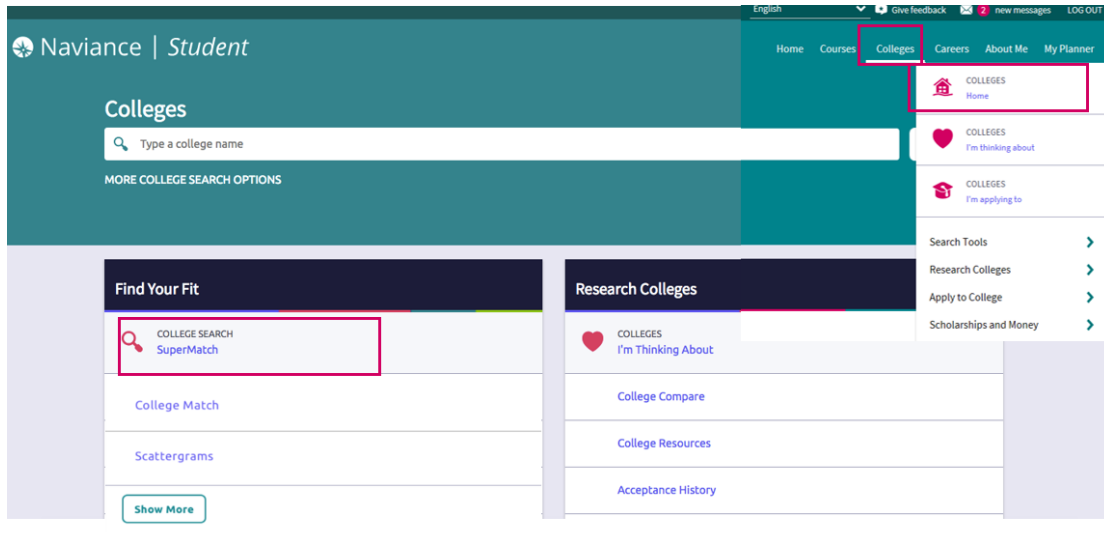

SuperMatch Student Reference Guide

Overview

Equipping Students with More Tools to Find Best-Fit Colleges

The SuperMatch college search tool within Naviance makes it even easier for students to explore their options and discover colleges that are a match with their academic profile and a fit with what they're looking for in a college experience.

Using SuperMatch

SuperMatch can be found by navigating to [Colleges Home > Find Your Fit](#).