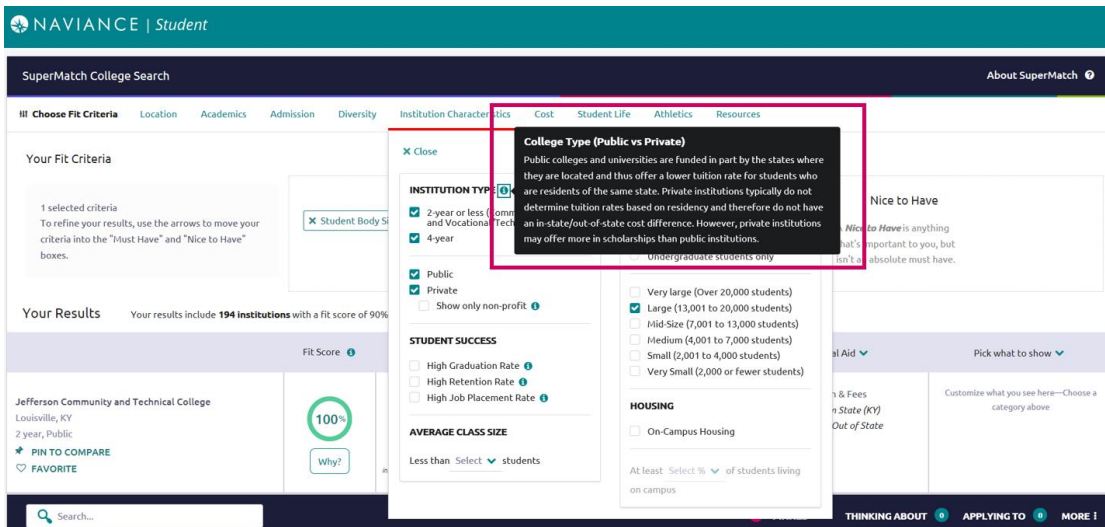

## Using SuperMatch

SuperMatch can be found by navigating to [Colleges Home > Find Your Fit](#).

## Quick Tips

When you first log in to SuperMatch, you will be guided through a series of quick tips to help you navigate the search tool and understand the key features. Also, clicking on the [About SuperMatch](#) link in the top right corner of the page will relaunch the quick tips should you get stuck and need assistance.

## Selecting Fit Criteria

1. Use the **Choose Fit Criteria** navigation menu at the top to select criteria based on what you are looking for in your college experience. You do not need to select something under every category; only select the criteria which are most important to you.

2. Click on the **Tool Tips** icon  throughout the search tool to read definitions for common concepts and terminology.

3. As fit criteria are selected, they populate in the **Must Have box**. You can also move criteria between the **Must Have** and **Nice to Have** boxes depending on level of importance to you. Moving your criteria between these two categories of importance will refine your college search results below.