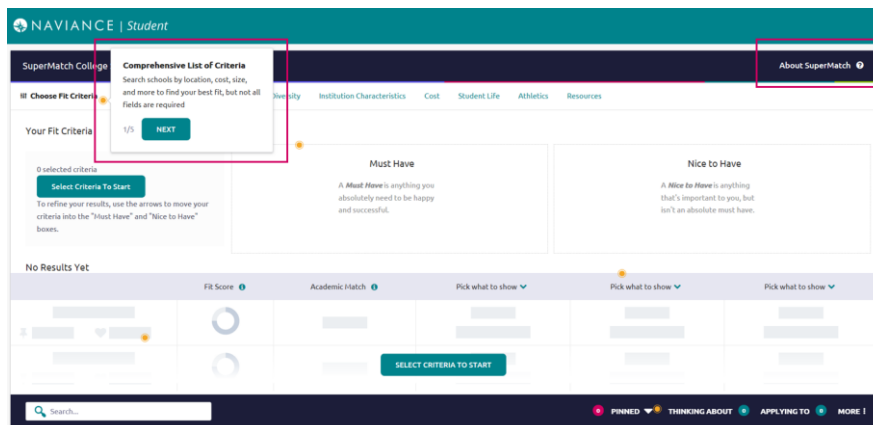

### Equipping Students with More Tools to Find Best-Fit Colleges

The SuperMatch college search tool within Naviance makes it even easier for students to explore their options and discover colleges that are a match with their academic profile and a fit with what they're looking for in a college experience.

## Using SuperMatch

SuperMatch can be found by navigating to [Colleges Home > Find Your Fit](#).

## Quick Tips

When you first log in to SuperMatch, you will be guided through a series of quick tips to help you navigate the search tool and understand the key features. Also, clicking on the [About SuperMatch](#) link in the top right corner of the page will relaunch the quick tips should you get stuck and need assistance.

## Selecting Fit Criteria

1. Use the **Choose Fit Criteria** navigation menu at the top to select criteria based on what you are looking for in your college experience. You do not need to select something under every category; only select the criteria which are most important to you.