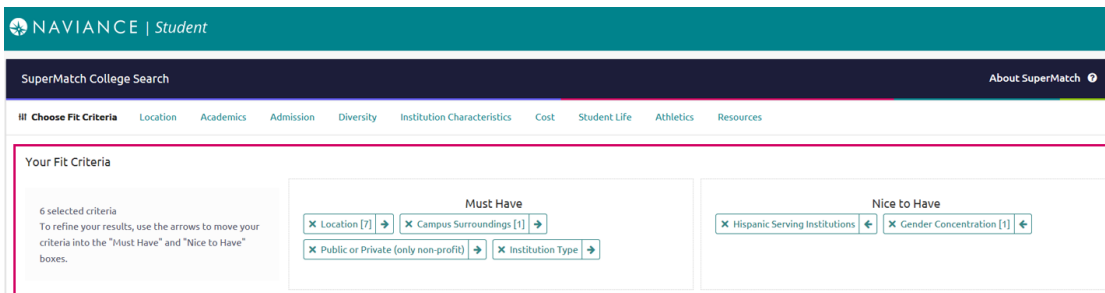

## Using SuperMatch

SuperMatch can be found by navigating to [Colleges Home > Find Your Fit](#).

## Selecting Fit Criteria

1. Use the **Choose Fit Criteria** navigation menu at the top to select criteria based on what you are looking for in your college experience. You do not need to select something under every category; only select the criteria which are most important to you.

2. Click on the **Tool Tips** icon  throughout the search tool to read definitions for common concepts and terminology.

3. As fit criteria are selected, they populate in the **Must Have box**. You can also move criteria between the **Must Have** and **Nice to Have** boxes depending on level of importance to you. Moving your criteria between these two categories of importance will refine your college search results below.

## Search Results

Institutions with the highest **Fit Score** will always appear at the top of your list. To see your **Fit Score Breakdown** based on the criteria you selected, click on the green **Why?** box located under the **Fit Score** percentage.