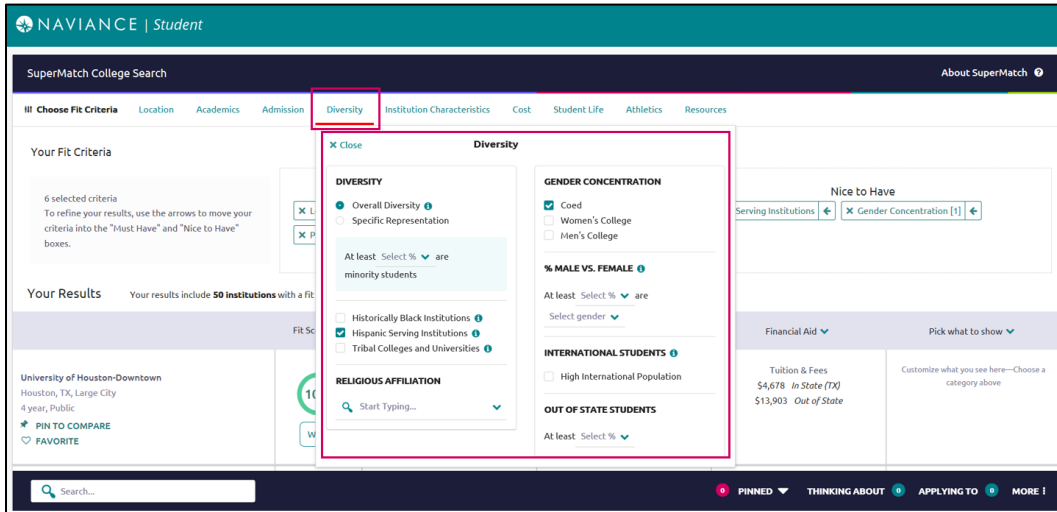

### Equipping Students with More Tools to Find Best-Fit Colleges

The SuperMatch college search tool within Naviance makes it even easier for students to explore their options and discover colleges that are a match with their academic profile and a fit with what they're looking for in a college experience.

## Using SuperMatch

SuperMatch can be found by navigating to [Colleges Home > Find Your Fit](#).

## Quick Tips

When you first log in to SuperMatch, you will be guided through a series of quick tips to help you navigate the search tool and understand the key features. Also, clicking on the [About SuperMatch](#) link in the top right corner of the page will relaunch the quick tips should you get stuck and need assistance.

## Selecting Fit Criteria

1. Use the **Choose Fit Criteria** navigation menu at the top to select criteria based on what you are looking for in your college experience. You do not need to select something under every category; only select the criteria which are most important to you.